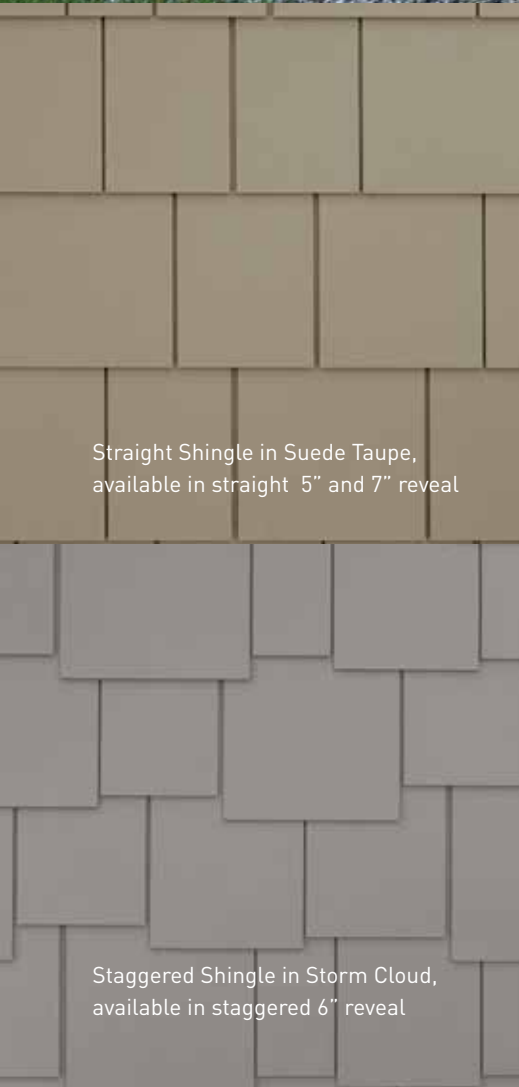

7" Straight Shingle in Dark Shale

5" Straight Shingle in Storm Cloud,

Straight Shingle in Suede Taupe, available in straight 5" and 7" reveal