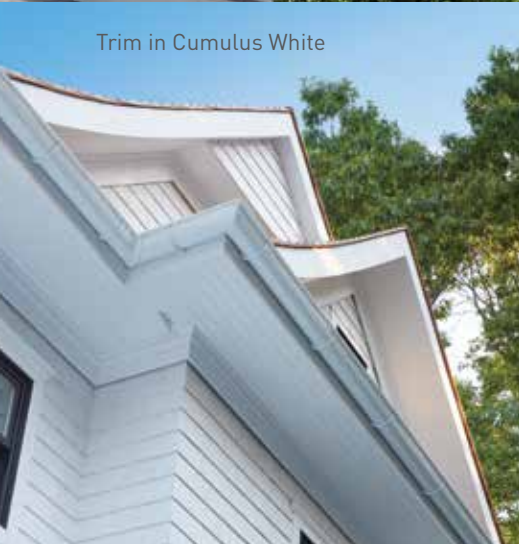

Shingle in Clambake and Trim in Great Lake

Trim in Suede Taupe